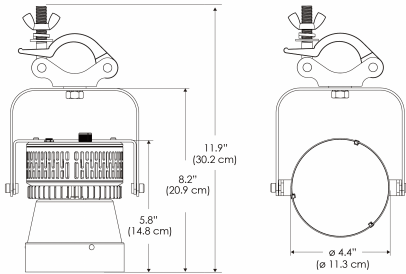

Power Supply & Control

PS Power Supply
 US EU
 PSX Power Supply w/ DMX (compatible with TOX/MPT mount)
 US EU

Plug/Connection

US US 120V
EU EU 220V

SPECIFICATIONS

Beam Angle	15°
Spectrum Type	AMZ : Plant Flourish & Growth
	TB : Coral Health & Growth
Control	Intensity (0% - 100%), CCT
LED Source	DiCon Dense Matrix LED
Power Draw	80W max
AC Input Voltage	100 - 240V AC, 60Hz
Cooling	Fan Cooled
Operating Temperature	32 - 104°F (0 - 40°C)
Fixture Weight	1.3lb (~0.6kg)
Power Supply Weight	1.0lb (~0.4kg)

MECHANICAL FIGURES

W360S-TOX/TON

PS

PSX

W360S-CLP

Mounting Bracket Dimensions ALL-CLP

*All -CLP configuration models come with standard DC cables of 6 inches and AC cables of 10 ft.

W360S-TEX

AMZ

Distance		3' (~0.9 m)	5' (~1.5 m)	10' (~3.0 m)
@4000K	fc	2244	1131	221
	lux	24148	12165	2377
@6500K	fc	2272	1145	224
	lux	24446	12316	2406
Beam Diameter		Ø 0.9' (0.3m)	Ø 1.5' (0.4m)	Ø 2.9' (0.9m)

Beam Angle : 15°

TB

Distance		3' (~0.9 m)	5' (~1.5 m)	10' (~3.0 m)
@10000K	fc	1622	584	145
	lux	17457	6285	1551
@20000K	fc	890	321	80
	lux	9570	3445	851
Beam Diameter		Ø 0.9' (0.3m)	Ø 1.5' (0.4m)	Ø 2.9' (0.9m)

Beam Angle : 15°