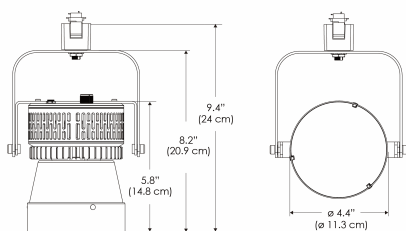

W360S-TG

Legacy product