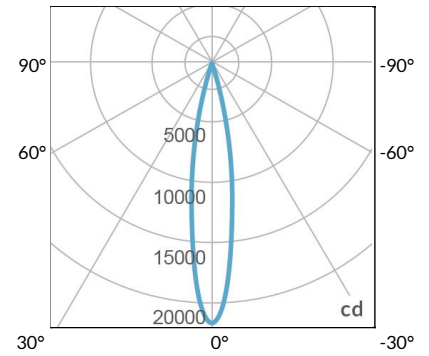

AMZ

Distance		3' (~0.9 m)	5' (~1.5 m)	10' (~3.0 m)
@4000K	fc	2244	1131	221
	lux	24148	12165	2377
@6500K	fc	2272	1145	224
	lux	24446	12316	2406
Beam Diameter		Ø 0.9' (0.3m)	Ø 1.5' (0.4m)	Ø 2.9' (0.9m)

Beam Angle : 15°

TB

Distance		3' (~0.9 m)	5' (~1.5 m)	10' (~3.0 m)
@10000K	fc	1622	584	145
	lux	17457	6285	1551
@20000K	fc	890	321	80
	lux	9570	3445	851
Beam Diameter		Ø 0.9' (0.3m)	Ø 1.5' (0.4m)	Ø 2.9' (0.9m)

Beam Angle : 15°