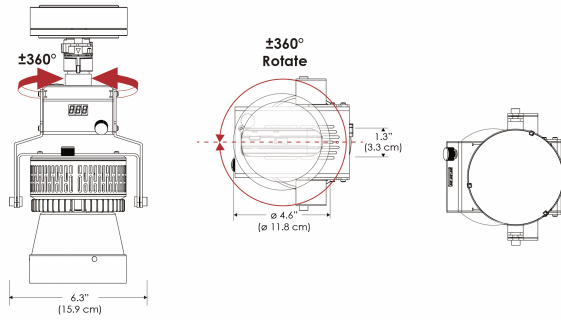

MECHANICAL FIGURES

W360S-TOX/TON

PS

PSX

W360S-CLP

Mounting Bracket Dimensions ALL-CLP

*All -CLP configuration models come with standard DC cables of 6 inches and AC cables of 10 ft.

W360S-TEX

Legacy product

W360S-TG

Legacy product

MECHANICAL FIGURES

W360S-MPT

PSX

US

PHOTOMETRIC DATA

AMZ

Distance		3' (~0.9 m)	5' (~1.5 m)	10' (~3.0 m)
@4000K	fc	2244	1131	221
	lux	24148	12165	2377
@6500K	fc	2272	1145	224
	lux	24446	12316	2406
Beam Diameter		Ø 0.9' (0.3m)	Ø 1.5' (0.4m)	Ø 2.9' (0.9m)

Beam Angle : 15°

TB

Distance		3' (~0.9 m)	5' (~1.5 m)	10' (~3.0 m)
@10000K	fc	1622	584	145
	lux	17457	6285	1551
@20000K	fc	890	321	80
	lux	9570	3445	851
Beam Diameter		Ø 0.9' (0.3m)	Ø 1.5' (0.4m)	Ø 2.9' (0.9m)

Beam Angle : 15°