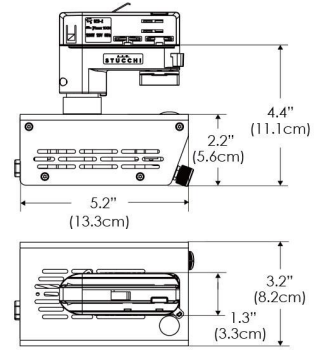

MECHANICAL FIGURES

W360S-TOX/TON

PS

PSX

W360S-CLP

Mounting Bracket Dimensions ALL-CLP

*All -CLP configuration models come with standard DC cables of 6 inches and AC cables of 10 ft.

W360S-TEX

AMZ

Distance		3' (~0.9 m)	5' (~1.5 m)	10' (~3.0 m)
@4000K	fc	2244	1131	221
	lux	24148	12165	2377
@6500K	fc	2272	1145	224
	lux	24446	12316	2406
Beam Diameter		Ø 0.9' (0.3m)	Ø 1.5' (0.4m)	Ø 2.9' (0.9m)

Beam Angle : 15°

TB

Distance		3' (~0.9 m)	5' (~1.5 m)	10' (~3.0 m)
@10000K	fc	1622	584	145
	lux	17457	6285	1551
@20000K	fc	890	321	80
	lux	9570	3445	851
Beam Diameter		Ø 0.9' (0.3m)	Ø 1.5' (0.4m)	Ø 2.9' (0.9m)

Beam Angle : 15°