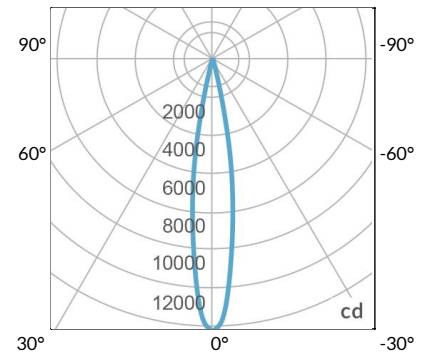

AMZ

Distance		3' (~0.9 m)	5' (~1.5 m)	10' (~3.0 m)
@4000K	fc	2244	1131	221
	lux	24148	12165	2377
@6500K	fc	2272	1145	224
	lux	24446	12316	2406
Beam Diameter		Ø 0.9' (0.3m)	Ø 1.5' (0.4m)	Ø 2.9' (0.9m)

Beam Angle : 15°

TB

Distance		3' (~0.9 m)	5' (~1.5 m)	10' (~3.0 m)
@10000K	fc	1622	584	145
	lux	17457	6285	1551
@20000K	fc	890	321	80
	lux	9570	3445	851
Beam Diameter		Ø 0.9' (0.3m)	Ø 1.5' (0.4m)	Ø 2.9' (0.9m)

Beam Angle : 15°