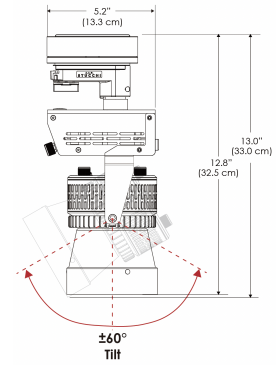

MECHANICAL FIGURES

W360S-TOX/TON

PS

PSX

W360S-CLP

Mounting Bracket Dimensions ALL-CLP

*All -CLP configuration models come with standard DC cables of 6 inches and AC cables of 10 ft.

W360S-TEX

Legacy product

W360S-TG

Legacy product

MECHANICAL FIGURES

W360S-MPT

PSX

US

PHOTOMETRIC DATA

AMZ

Distance		3' (~0.9 m)	5' (~1.5 m)	10' (~3.0 m)
@4000K	fc	2244	1131	221
	lux	24148	12165	2377
@6500K	fc	2272	1145	224
	lux	24446	12316	2406
Beam Diameter		Ø 0.9' (0.3m)	Ø 1.5' (0.4m)	Ø 2.9' (0.9m)

Beam Angle : 15°

TB

Distance		3' (~0.9 m)	5' (~1.5 m)	10' (~3.0 m)
@10000K	fc	1622	584	145
	lux	17457	6285	1551
@20000K	fc	890	321	80
	lux	9570	3445	851
Beam Diameter		Ø 0.9' (0.3m)	Ø 1.5' (0.4m)	Ø 2.9' (0.9m)

Beam Angle : 15°