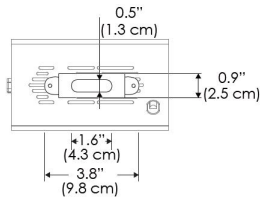

Power Supply & Control

PS Power Supply
 US EU
 PSX Power Supply w/ DMX (compatible with TOX/MPT mount)
 US EU

Plug/Connection

US US 120V
EU EU 220V

SPECIFICATIONS

Beam Angle	15°
Spectrum Type	AMZ : Plant Flourish & Growth
	TB : Coral Health & Growth
Control	Intensity (0% - 100%), CCT
LED Source	DiCon Dense Matrix LED
Power Draw	80W max
AC Input Voltage	100 - 240V AC, 60Hz
Cooling	Fan Cooled
Operating Temperature	32 - 104°F (0 - 40°C)
Fixture Weight	1.3lb (~0.6kg)
Power Supply Weight	1.0lb (~0.4kg)

MECHANICAL FIGURES

W360S-TOX/TON

PS

PSX

W360S-CLP

Mounting Bracket Dimensions ALL-CLP

*All -CLP configuration models come with standard DC cables of 6 inches and AC cables of 10 ft.

W360S-TEX

AMZ

Distance		3' (~0.9 m)	5' (~1.5 m)	10' (~3.0 m)
@4000K	fc	2244	1131	221
	lux	24148	12165	2377
@6500K	fc	2272	1145	224
	lux	24446	12316	2406
Beam Diameter		Ø 0.9' (0.3m)	Ø 1.5' (0.4m)	Ø 2.9' (0.9m)

Beam Angle : 15°

TB

Distance		3' (~0.9 m)	5' (~1.5 m)	10' (~3.0 m)
@10000K	fc	1622	584	145
	lux	17457	6285	1551
@20000K	fc	890	321	80
	lux	9570	3445	851
Beam Diameter		Ø 0.9' (0.3m)	Ø 1.5' (0.4m)	Ø 2.9' (0.9m)

Beam Angle : 15°