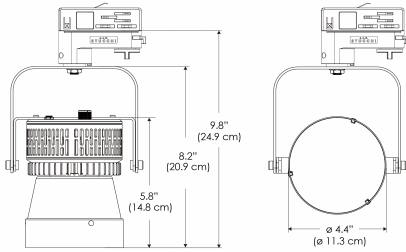

Power Supply & Control

PS Power Supply
 US EU
 PSX Power Supply w/ DMX (compatible with TOX/MPT mount)
 US EU

Plug/Connection

US US 120V
EU EU 220V

SPECIFICATIONS

Beam Angle	15°
Spectrum Type	AMZ : Plant Flourish & Growth
	TB : Coral Health & Growth
Control	Intensity (0% - 100%), CCT
LED Source	DiCon Dense Matrix LED
Power Draw	80W max
AC Input Voltage	100 - 240V AC, 60Hz
Cooling	Fan Cooled
Operating Temperature	32 - 104°F (0 - 40°C)
Fixture Weight	1.3lb (~0.6kg)
Power Supply Weight	1.0lb (~0.4kg)

MECHANICAL FIGURES

W360S-TOX/TON

PS

PSX

W360S-CLP

Mounting Bracket Dimensions ALL-CLP

*All -CLP configuration models come with standard DC cables of 6 inches and AC cables of 10 ft.

W360S-TEX

AMZ

Distance		3' (~0.9 m)	5' (~1.5 m)	10' (~3.0 m)
@4000K	fc	2244	1131	221
	lux	24148	12165	2377
@6500K	fc	2272	1145	224
	lux	24446	12316	2406
Beam Diameter		Ø 0.9' (0.3m)	Ø 1.5' (0.4m)	Ø 2.9' (0.9m)

Beam Angle : 15°

TB

Distance		3' (~0.9 m)	5' (~1.5 m)	10' (~3.0 m)
@10000K	fc	1622	584	145
	lux	17457	6285	1551
@20000K	fc	890	321	80
	lux	9570	3445	851
Beam Diameter		Ø 0.9' (0.3m)	Ø 1.5' (0.4m)	Ø 2.9' (0.9m)

Beam Angle : 15°