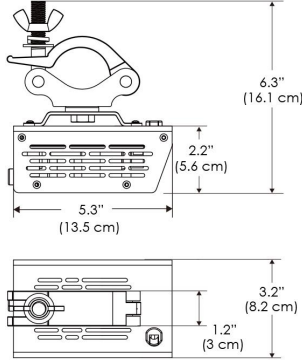

Power Supply & Control

PS Power Supply
 US EU
 PSX Power Supply w/ DMX (compatible with TOX/MPT mount)
 US EU

Plug/Connection

US US 120V
EU EU 220V

SPECIFICATIONS

Beam Angle	15°
Spectrum Type	AMZ : Plant Flourish & Growth
	TB : Coral Health & Growth
Control	Intensity (0% - 100%), CCT
LED Source	DiCon Dense Matrix LED
Power Draw	80W max
AC Input Voltage	100 - 240V AC, 60Hz
Cooling	Fan Cooled
Operating Temperature	32 - 104°F (0 - 40°C)
Fixture Weight	1.3lb (~0.6kg)
Power Supply Weight	1.0lb (~0.4kg)

MECHANICAL FIGURES

W360S-TOX/TON

PS

PSX

W360S-CLP

Mounting Bracket Dimensions ALL-CLP

*All -CLP configuration models come with standard DC cables of 6 inches and AC cables of 10 ft.

W360S-TEX

AMZ

Distance		3' (~0.9 m)	5' (~1.5 m)	10' (~3.0 m)
@4000K	fc	2244	1131	221
	lux	24148	12165	2377
@6500K	fc	2272	1145	224
	lux	24446	12316	2406
Beam Diameter		Ø 0.9' (0.3m)	Ø 1.5' (0.4m)	Ø 2.9' (0.9m)

Beam Angle : 15°

TB

Distance		3' (~0.9 m)	5' (~1.5 m)	10' (~3.0 m)
@10000K	fc	1622	584	145
	lux	17457	6285	1551
@20000K	fc	890	321	80
	lux	9570	3445	851
Beam Diameter		Ø 0.9' (0.3m)	Ø 1.5' (0.4m)	Ø 2.9' (0.9m)

Beam Angle : 15°