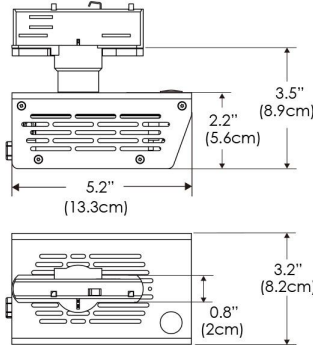

W360S-TEX

Legacy product