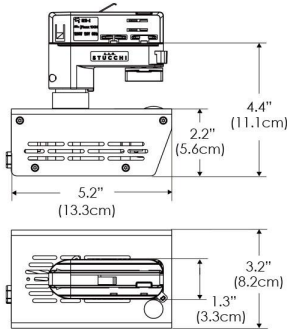

Power Supply & Control

PS Power Supply
 US EU
 PSX Power Supply w/ DMX (compatible with TOX/MPT mount)
 US EU

Plug/Connection

US US 120V
EU EU 220V

SPECIFICATIONS

Beam Angle	15°
Spectrum Type	AMZ : Plant Flourish & Growth
	TB : Coral Health & Growth
Control	Intensity (0% - 100%), CCT
LED Source	DiCon Dense Matrix LED
Power Draw	80W max
AC Input Voltage	100 - 240V AC, 60Hz
Cooling	Fan Cooled
Operating Temperature	32 - 104°F (0 - 40°C)
Fixture Weight	1.3lb (~0.6kg)
Power Supply Weight	1.0lb (~0.4kg)

MECHANICAL FIGURES

W360S-TOX/TON

PS

PSX

W360S-CLP

Mounting Bracket Dimensions ALL-CLP

*All -CLP configuration models come with standard DC cables of 6 inches and AC cables of 10 ft.

W360S-TEX

AMZ

Distance		3' (~0.9 m)	5' (~1.5 m)	10' (~3.0 m)
@4000K	fc	2244	1131	221
	lux	24148	12165	2377
@6500K	fc	2272	1145	224
	lux	24446	12316	2406
Beam Diameter		Ø 0.9' (0.3m)	Ø 1.5' (0.4m)	Ø 2.9' (0.9m)

Beam Angle : 15°

TB

Distance		3' (~0.9 m)	5' (~1.5 m)	10' (~3.0 m)
@10000K	fc	1622	584	145
	lux	17457	6285	1551
@20000K	fc	890	321	80
	lux	9570	3445	851
Beam Diameter		Ø 0.9' (0.3m)	Ø 1.5' (0.4m)	Ø 2.9' (0.9m)

Beam Angle : 15°