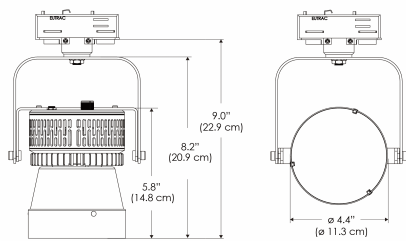

W360S-TEX

Legacy product