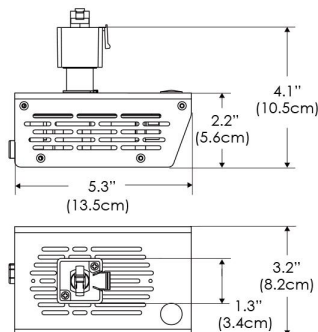

W360S-TG

Legacy product