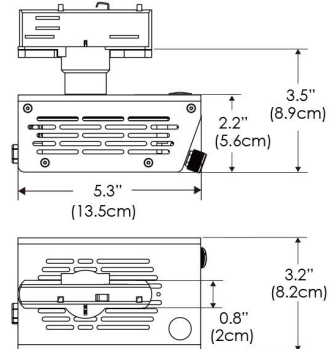

W360S-TEX

Legacy product